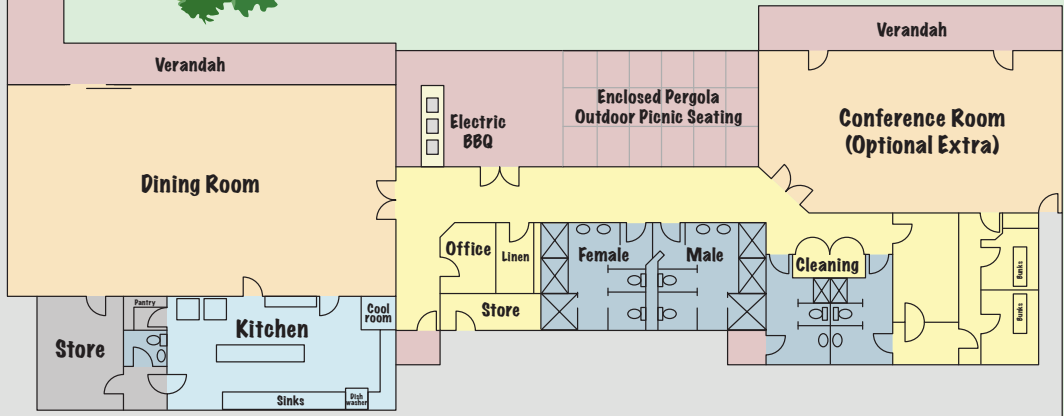

Accommodation Wings
Each wing holds 54 Beds
Room sizes vary from 3 persons to 6 persons
(22 Separate bedrooms at Arura Group Stays)

Bedrooms - DB means Double Bunk
Each area A, B, C & D has 3 singles in foyer

aruragroupstays.com.au

Open Fully Lawned Play Area

Fire Pit