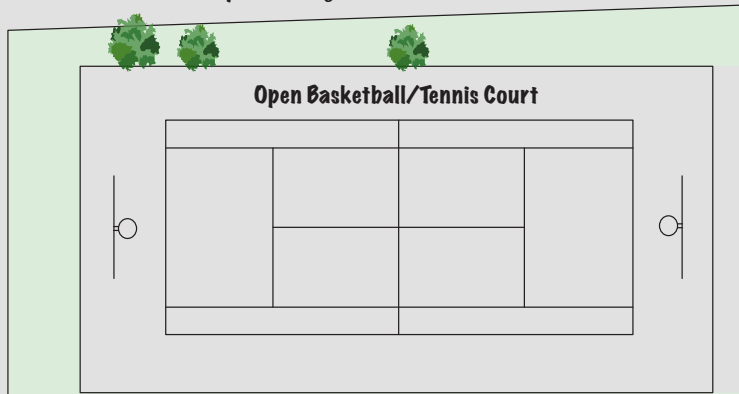

Accommodation Wings
Each wing holds 54 Beds
Room sizes vary from 3 persons to 6 persons
(22 Separate bedrooms at Arura Group Stays)

Bedrooms - DB means Double Bunk
Each area A, B, C & D has 3 singles in foyer

aruragroupstays.com.au

Open Fully Lawned Play Area

Fire Pit